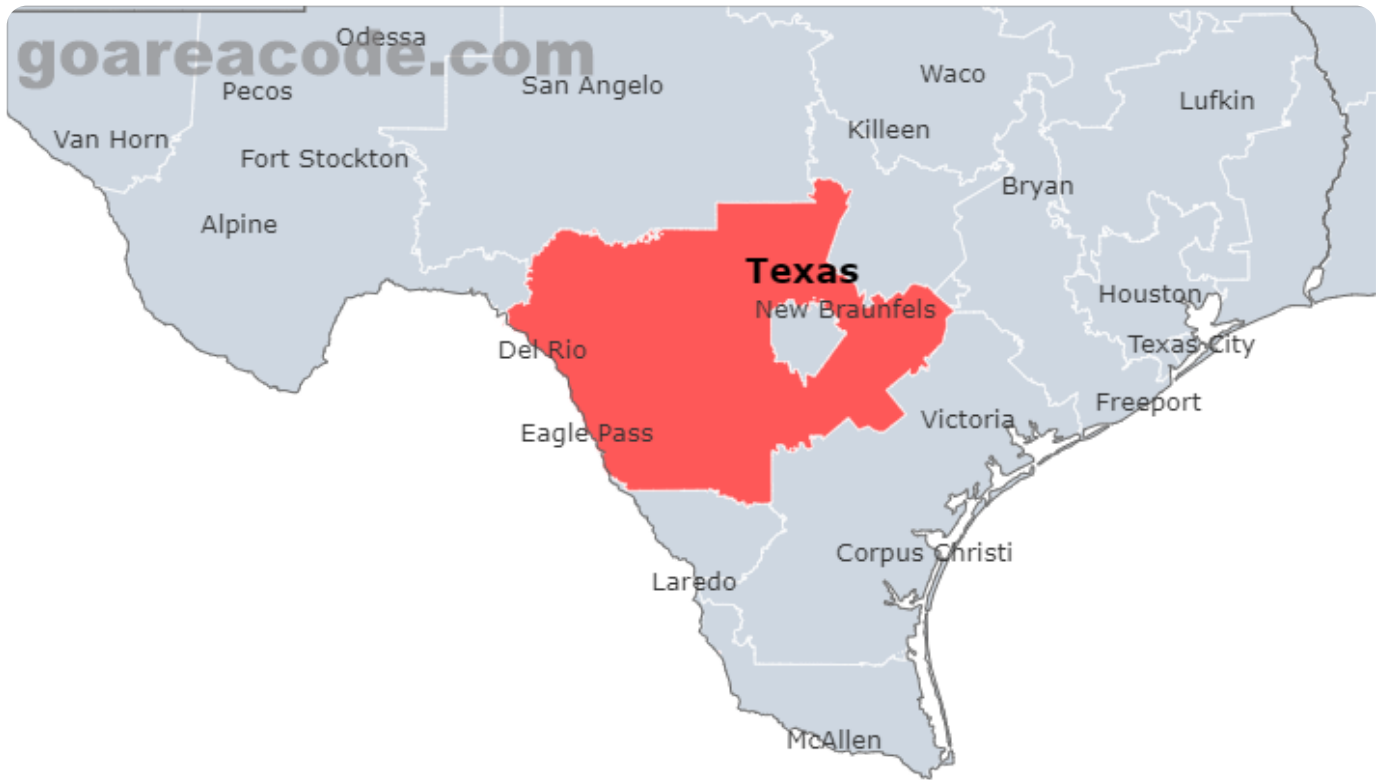

## Select Area Code In Usa

GO

## 830 Area Code

### What are the 830 Area Code?

830 Area Code is located in Texas State, Major Cities including San Antonio, New Braunfels, Del Rio, The Time Zone is ( GMT -06:00 ),The Phone Number Prefix is 830.

### 830 Area Code Location Map