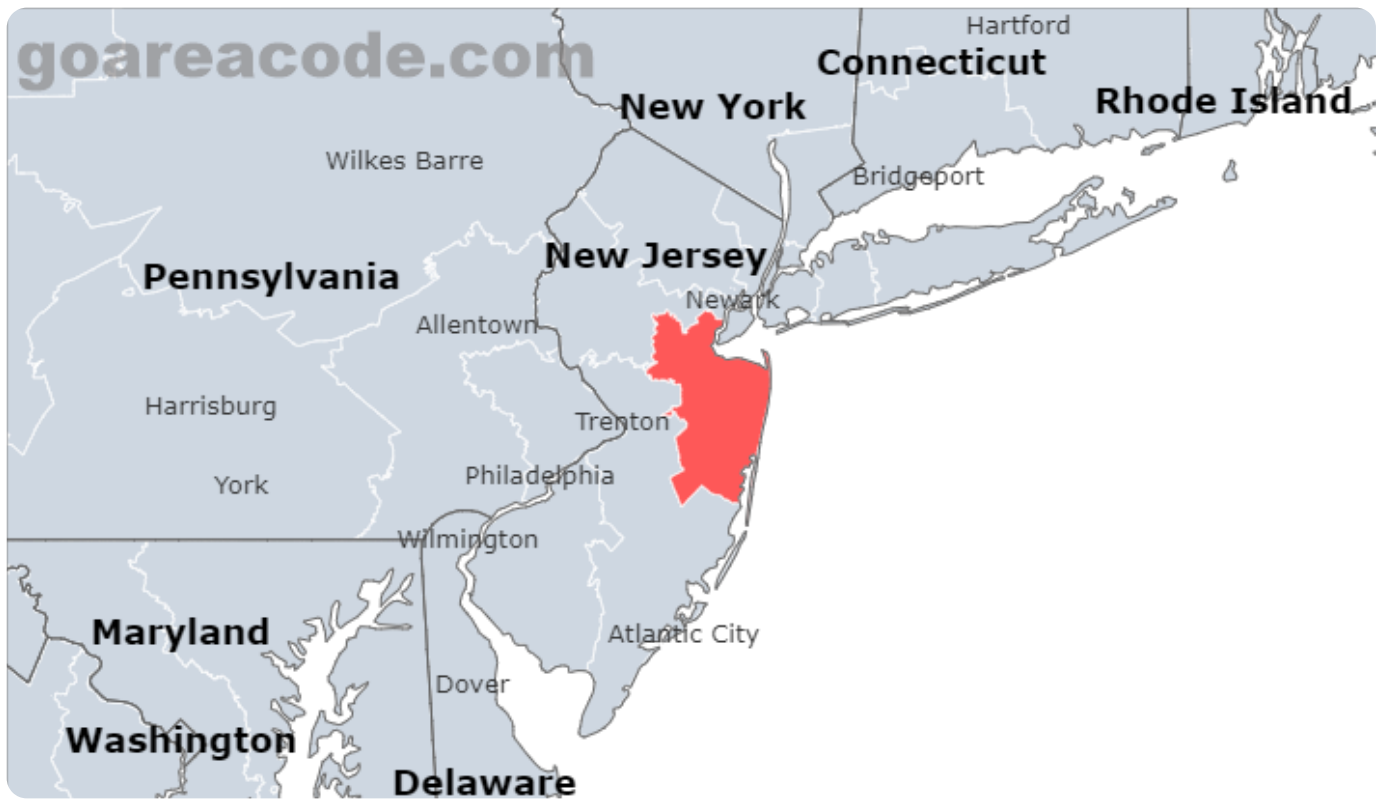

Select Area Code In Usa

GO

848 Area Code

What are the 848 Area Code?

848 Area Code is located in New Jersey State, Major Cities including Newark, Toms River, Lakewood, The Time Zone is (GMT -05:00),The Phone Number Prefix is 848.

848 Area Code Location Map

848 Area Code State & Central Cities & Timezone

State	New Jersey
Central Cities	Newark, Toms River, Lakewood
Central Counties	Middlesex County, Monmouth County, Ocean County
Timezone(s)	Eastern (GMT -05:00)
Population	3,928,440

848 Area Code Location Time Right Now

848 Area Code Current time is: 10:08 PM

50 Cities included by the 848 Area Code

City	# Prefixes	% Prefixes	Population	% of Population
Newark, NJ	421	136.2%	311,549	7.9%
Toms River, NJ	83	26.9%	92,830	2.4%
Lakewood, NJ	29	9.4%	69,398	1.8%
Perth Amboy, NJ	54	17.5%	55,436	1.4%