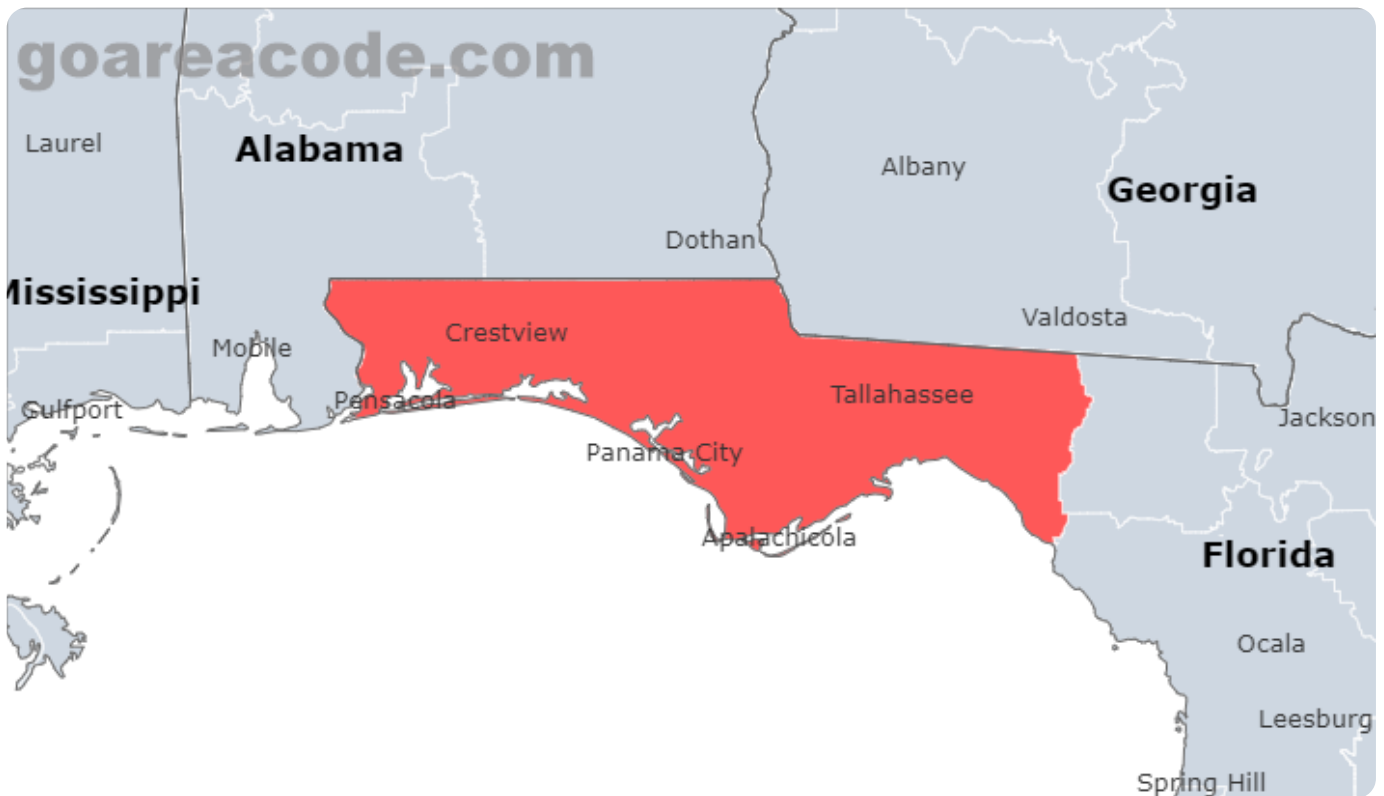

850 Area Code State & Central Cities & Timezone

State	Florida
Central Cities	Tallahassee, Pensacola, Navarre
Central Counties	Escambia County, Leon County, Okaloosa County
Timezone(s)	Central (GMT -06:00) Eastern (GMT -05:00)
Population	1,536,711

850 Area Code Location Time Right Now

850 Area Code Current time is: 09:08 PM

68 Cities included by the 850 Area Code

Showing the top 50 Cities by Population.

City	# Prefixes	% Prefixes	Population	% of Population
Tallahassee, FL	170	17.1%	196,169	12.8%
Pensacola, FL	154	15.5%	54,312	3.5%