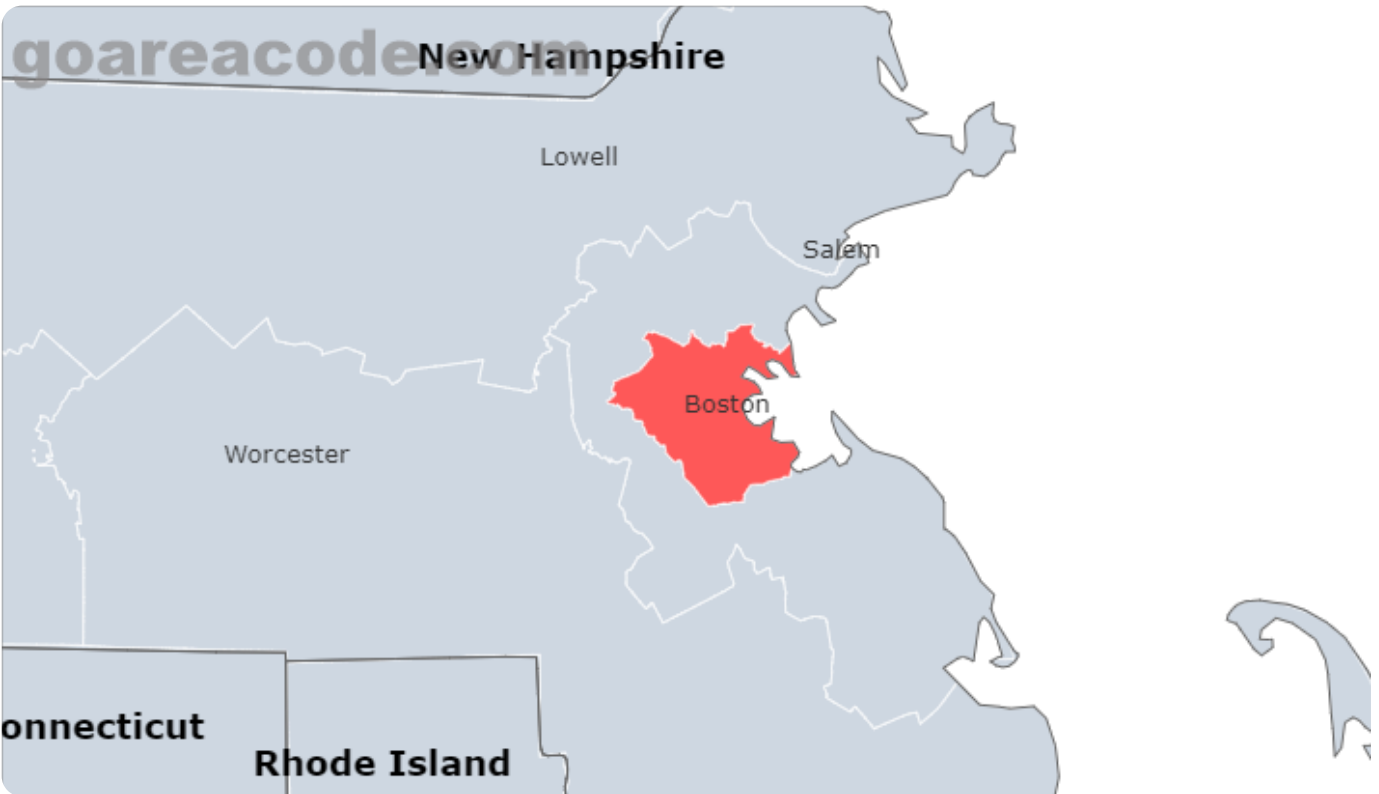

## Select Area Code In Usa

GO

## 857 Area Code

### What are the 857 Area Code?

857 Area Code is located in Massachusetts State, Major Cities including Boston, Cambridge, Quincy, The Time Zone is ( GMT -05:00 ),The Phone Number Prefix is 857.

### 857 Area Code Location Map