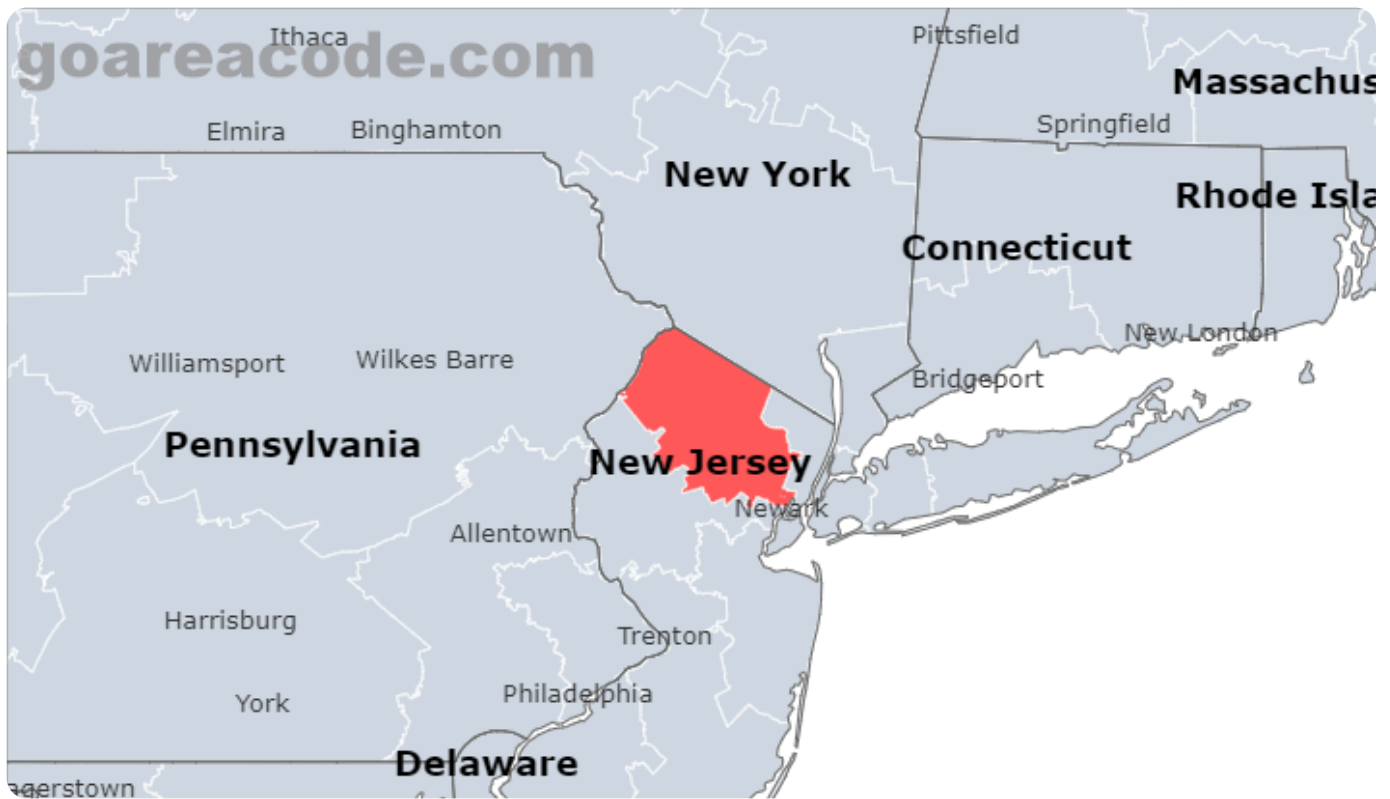

Select Area Code In Usa

GO

862 Area Code

What are the 862 Area Code?

862 Area Code is located in New Jersey State, Major Cities including Newark, Jersey City, Paterson, The Time Zone is (GMT -05:00),The Phone Number Prefix is 862.

862 Area Code Location Map

862 Area Code State & Central Cities & Timezone

State	New Jersey
Central Cities	Newark, Jersey City, Paterson
Central Counties	Essex County, Passaic County, Morris County
Timezone(s)	Eastern (GMT -05:00)
Population	4,297,283

862 Area Code Location Time Right Now

862 Area Code Current time is: 10:09 PM

56 Cities included by the 862 Area Code

Showing the top 50 Cities by Population.

City	# Prefixes	% Prefixes	Population	% of Population
Newark, NJ	421	119.3%	311,549	7.2%
Jersey City, NJ	206	58.4%	292,449	6.8%
Paterson, NJ	59	16.7%	159,732	3.7%