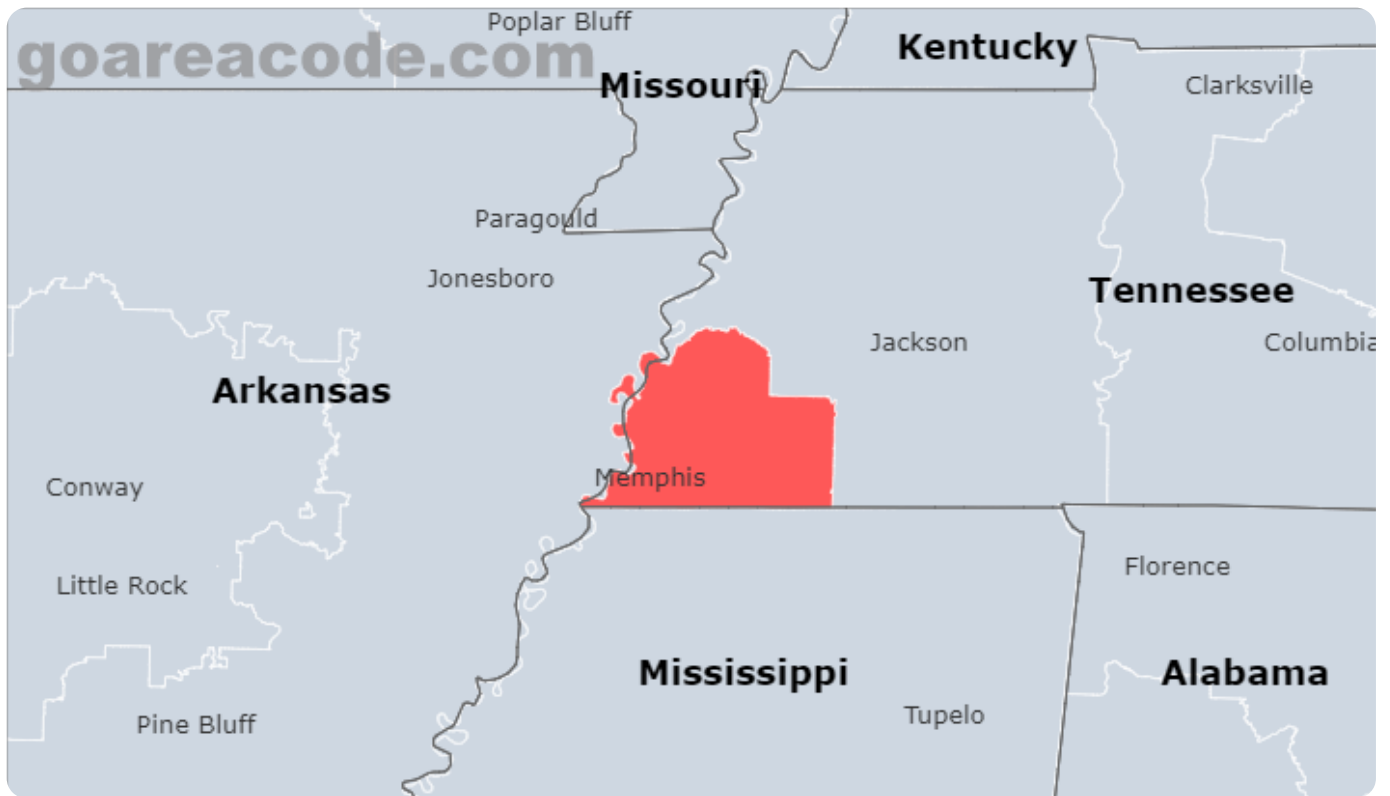

Select Area Code In Usa

GO

901 Area Code

What are the 901 Area Code?

901 Area Code is located in Tennessee State, Major Cities including Memphis, Collierville, Germantown, The Time Zone is (GMT -06:00),The Phone Number Prefix is 901.

901 Area Code Location Map

901 Area Code State & Central Cities & Timezone

State	Tennessee
Central Cities	Memphis, Collierville, Germantown
Central Counties	Shelby County, Hardeman County, Fayette County
Timezone(s)	Central (GMT -06:00)
Population	1,058,166