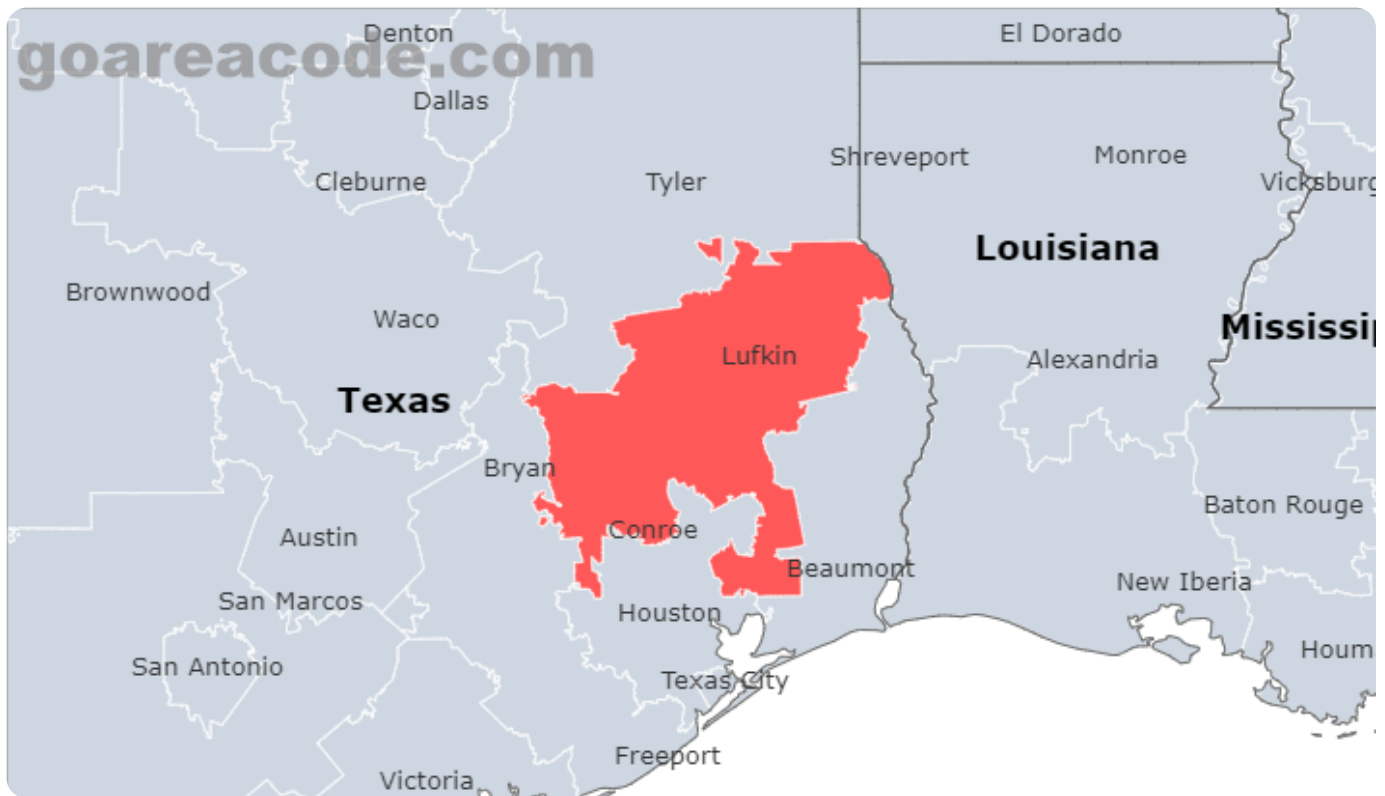

Select Area Code In Usa

GO

936 Area Code

What are the 936 Area Code?

936 Area Code is located in Texas State, Major Cities including Conroe, Huntsville, Lufkin, The Time Zone is (GMT -06:00),The Phone Number Prefix is 936.

936 Area Code Location Map

936 Area Code State & Central Cities & Timezone

State	Texas
Central Cities	Conroe, Huntsville, Lufkin
Central Counties	Montgomery County, Nacogdoches County, Angelina County
Timezone(s)	Central (GMT -06:00)
Population	6,142,421

936 Area Code Location Time Right Now

936 Area Code Current time is: 09:11 PM

69 Cities included by the 936 Area Code

Showing the top 50 Cities by Population.

City	# Prefixes	% Prefixes	Population	% of Population
Conroe, TX	75	15.3%	89,956	1.5%
Huntsville, TX	27	5.5%	45,941	0.7%
Lufkin, TX	40	8.2%	34,143	0.6%