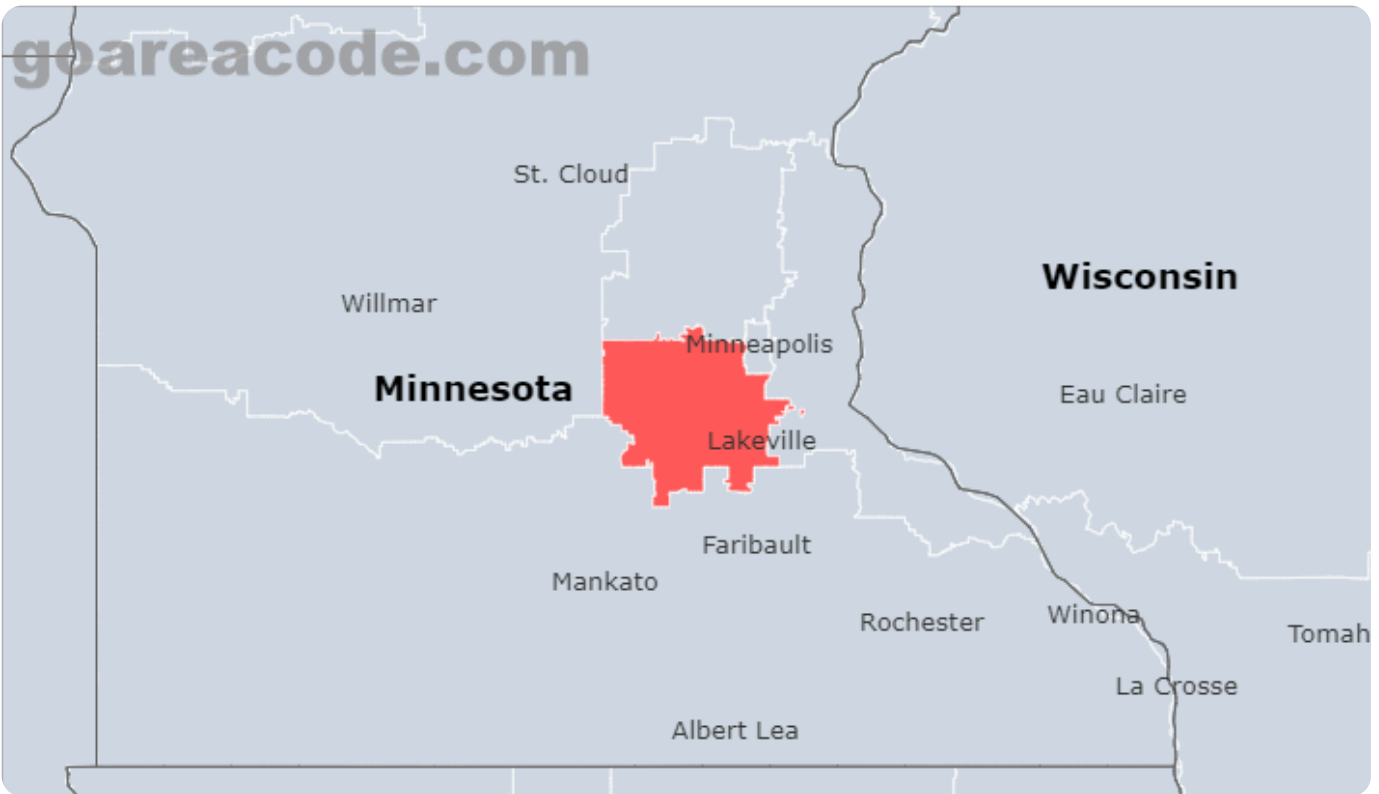

Select Area Code In Usa

GO

952 Area Code

What are the 952 Area Code?

952 Area Code is located in Minnesota State, Major Cities including Minneapolis, Saint Paul, Lakeville, The Time Zone is (GMT -06:00),The Phone Number Prefix is 952.

952 Area Code Location Map

952 Area Code State & Central Cities & Timezone

State	Minnesota
Central Cities	Minneapolis, Saint Paul, Lakeville
Central Counties	Hennepin County, Anoka County, Carver County
Timezone(s)	Central (GMT -06:00)
Population	2,962,633

952 Area Code Location Time Right Now

952 Area Code Current time is: 09:12 PM

21 Cities included by the 952 Area Code

City	# Prefixes	% Prefixes	Population	% of Population
Minneapolis, MN	1,262	347.7%	429,954	14.5%
Saint Paul, MN	171	47.1%	311,527	10.5%
Lakeville, MN	3	0.8%	69,490	2.3%
Eden Prairie, MN	1	0.3%	64,198	2.2%