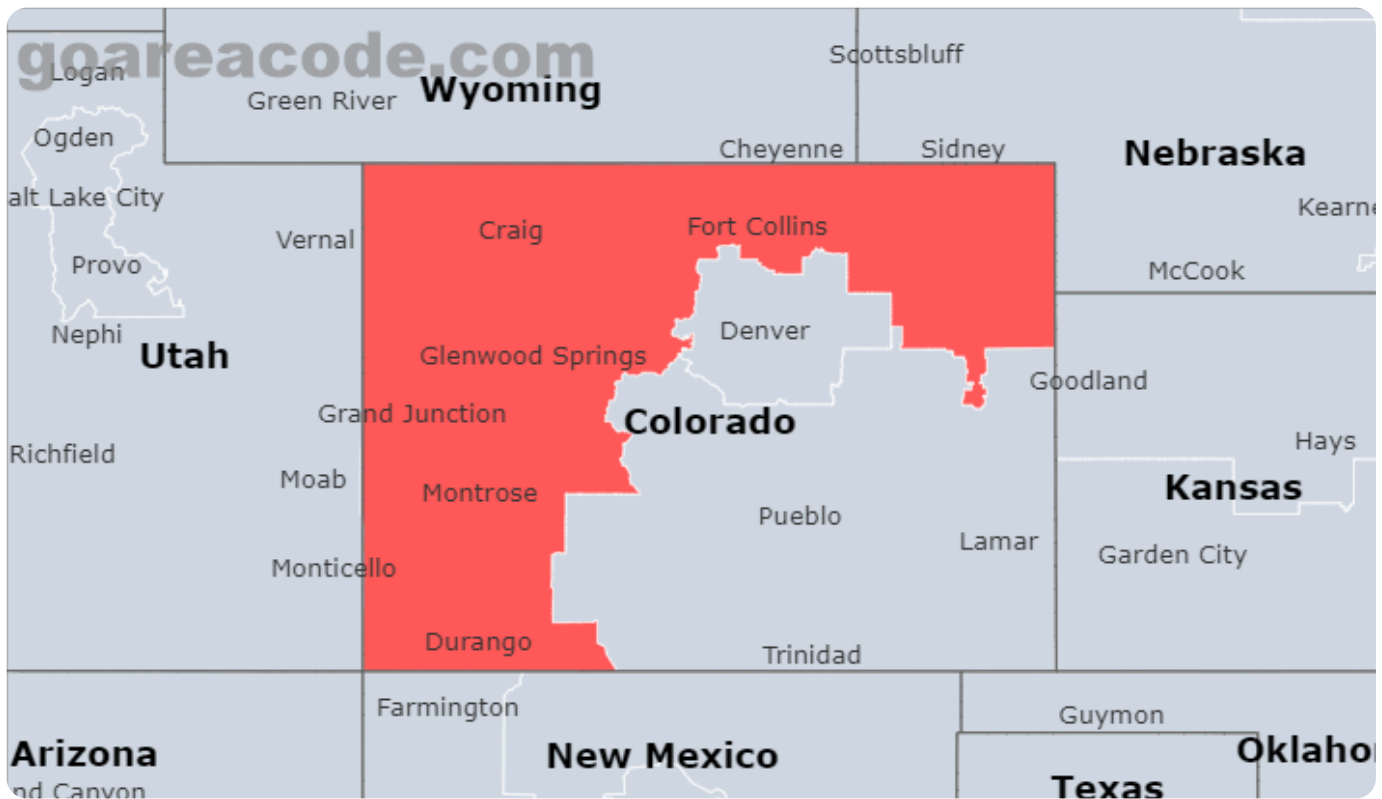

## Select Area Code In Usa

GO

## 970 Area Code

### What are the 970 Area Code?

970 Area Code is located in Colorado State, Major Cities including Denver, Fort Collins, Greeley, The Time Zone is ( GMT -07:00 ),The Phone Number Prefix is 970.

## 970 Area Code State & Central Cities & Timezone

State	Colorado
Central Cities	Denver, Fort Collins, Greeley
Central Counties	Larimer County, Weld County, Mesa County
Timezone(s)	Mountain (GMT -07:00)
Population	1,688,922