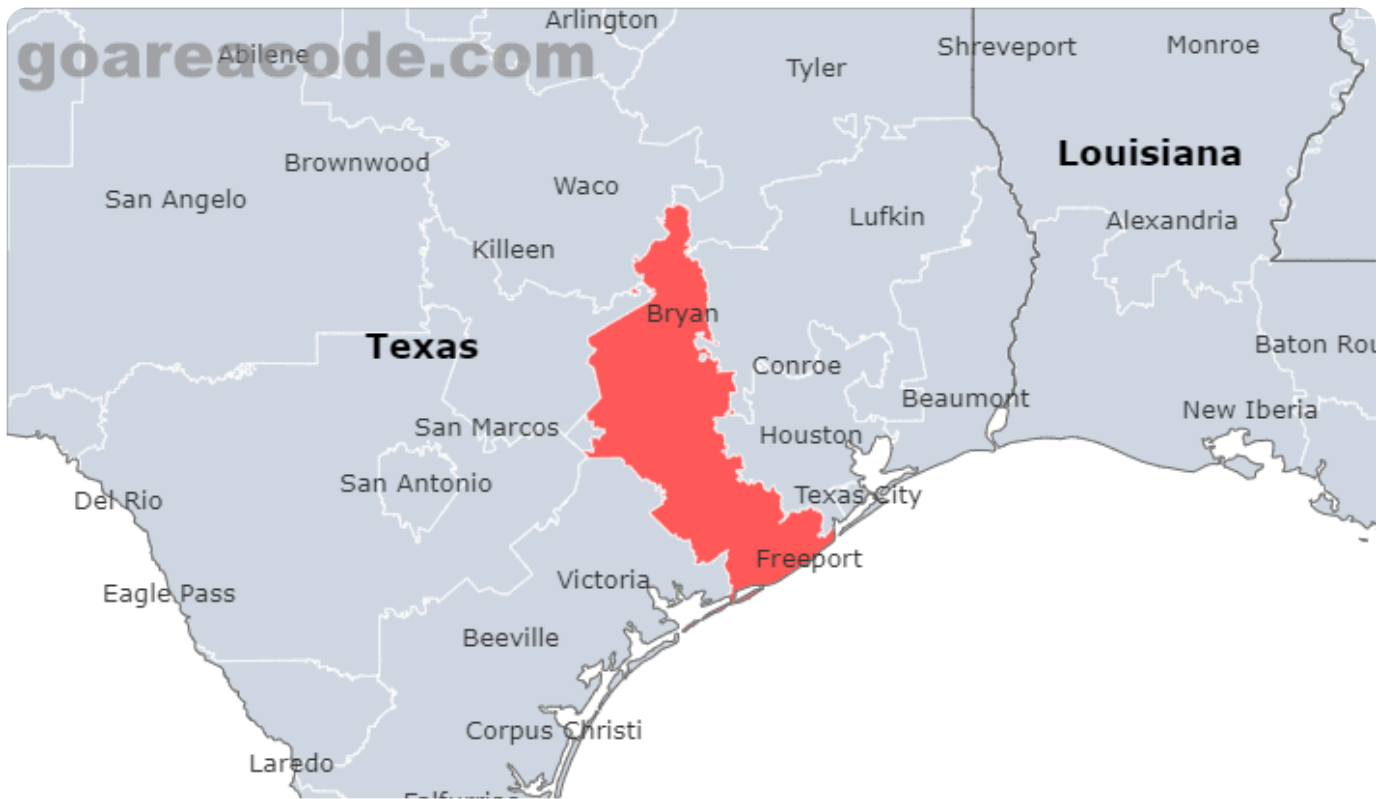

## Select Area Code In Usa

GO

## 979 Area Code

### What are the 979 Area Code?

979 Area Code is located in Texas State, Major Cities including College Station, Bryan, Lake Jackson, The Time Zone is ( GMT -06:00 ),The Phone Number Prefix is 979.

### 979 Area Code Location Map