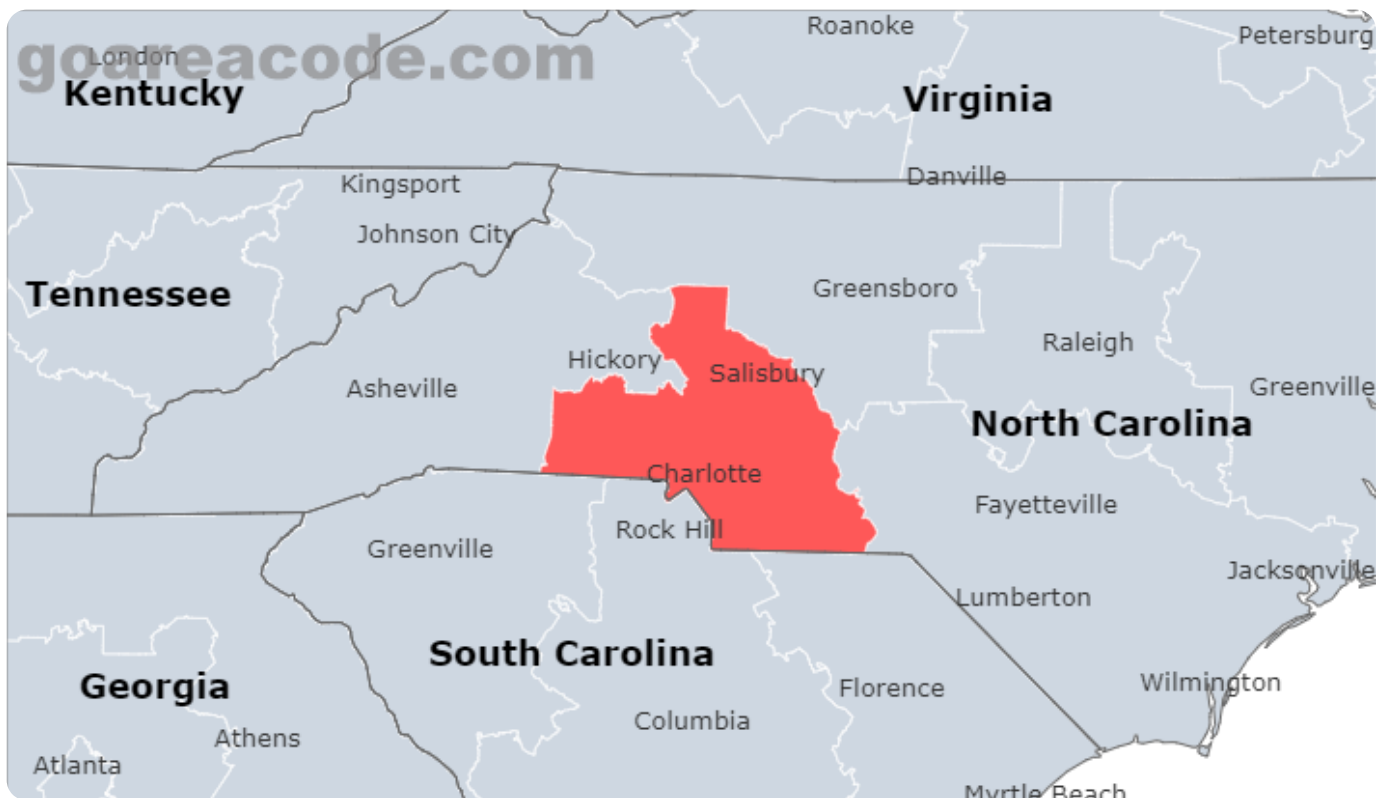

Select Area Code In Usa

GO

980 Area Code

What are the 980 Area Code?

980 Area Code is located in North Carolina State, Major Cities including Charlotte, Concord, Gastonia, The Time Zone is (GMT -05:00),The Phone Number Prefix is 980.

980 Area Code Location Map

980 Area Code State & Central Cities & Timezone

State	North Carolina
Central Cities	Charlotte, Concord, Gastonia
Central Counties	Mecklenburg County, Gaston County, Union County
Timezone(s)	Eastern (GMT -05:00)
Population	2,673,450

980 Area Code Location Time Right Now

980 Area Code Current time is: 10:13 PM

57 Cities included by the 980 Area Code

Showing the top 50 Cities by Population.

City	# Prefixes	% Prefixes	Population	% of Population
Charlotte, NC	547	129.9%	874,579	32.7%
Concord, NC	57	13.5%	105,240	3.9%
Gastonia, NC	73	17.3%	80,411	3.0%